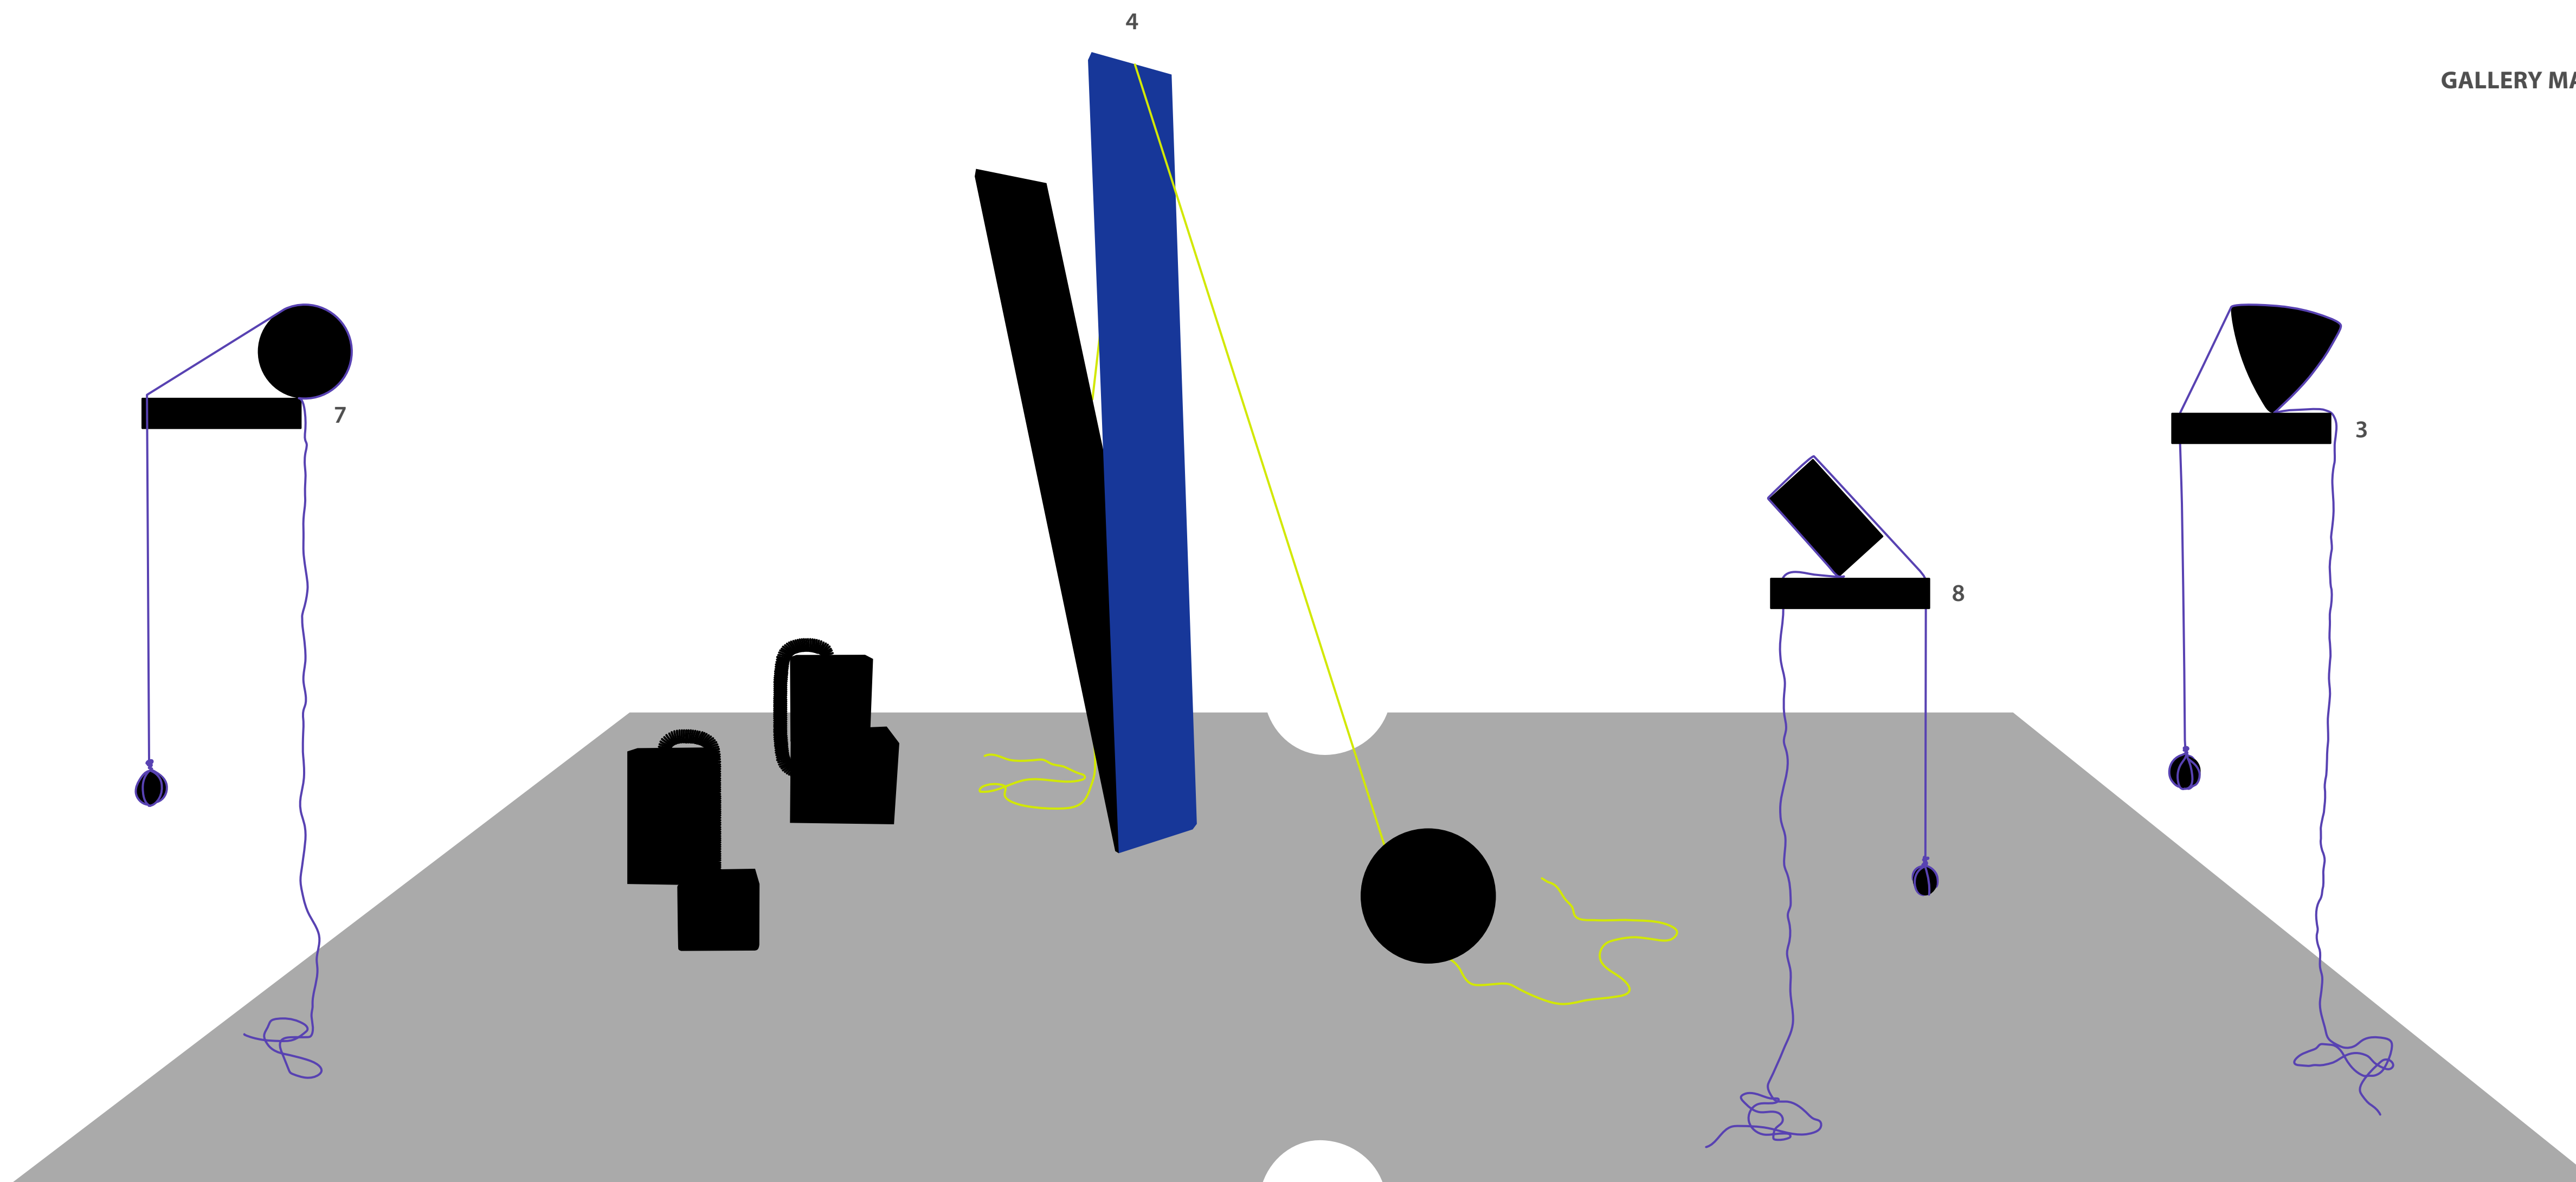

HABBY OSK /Connections

01.29-03.07 /2021

Gallery hours: Thursday-Sunday, 1-7 pm

STAIRCASE MAP

2
Interconnection
Wax, Hydrocal, Rope, Wood
2021
96 x 12 x 10 Inches

1
Fracture
Edition 5
2018
8 x 10 Inches

GALLERY MAP

3
Anchor I
Concrete, Wood, Rope
2018
64 x 12 x 10 Inches

4
Suspend
Wood, Concrete, Rope
2018
96 x 118 x 12 Inches

5
Clasp I
Wax, Aluminum Spring
2020
14 x 10 x 5 Inches

6
Clasp II
Wax, Aluminum Spring
2020
15 x 8 x 6 Inches

7
Anchor VII
Concrete, Wood, Rope
2019
61 x 14 x 10 Inches

8
Anchor X
Concrete, Wood, Rope
2020
63 x 12 x 10 Inches