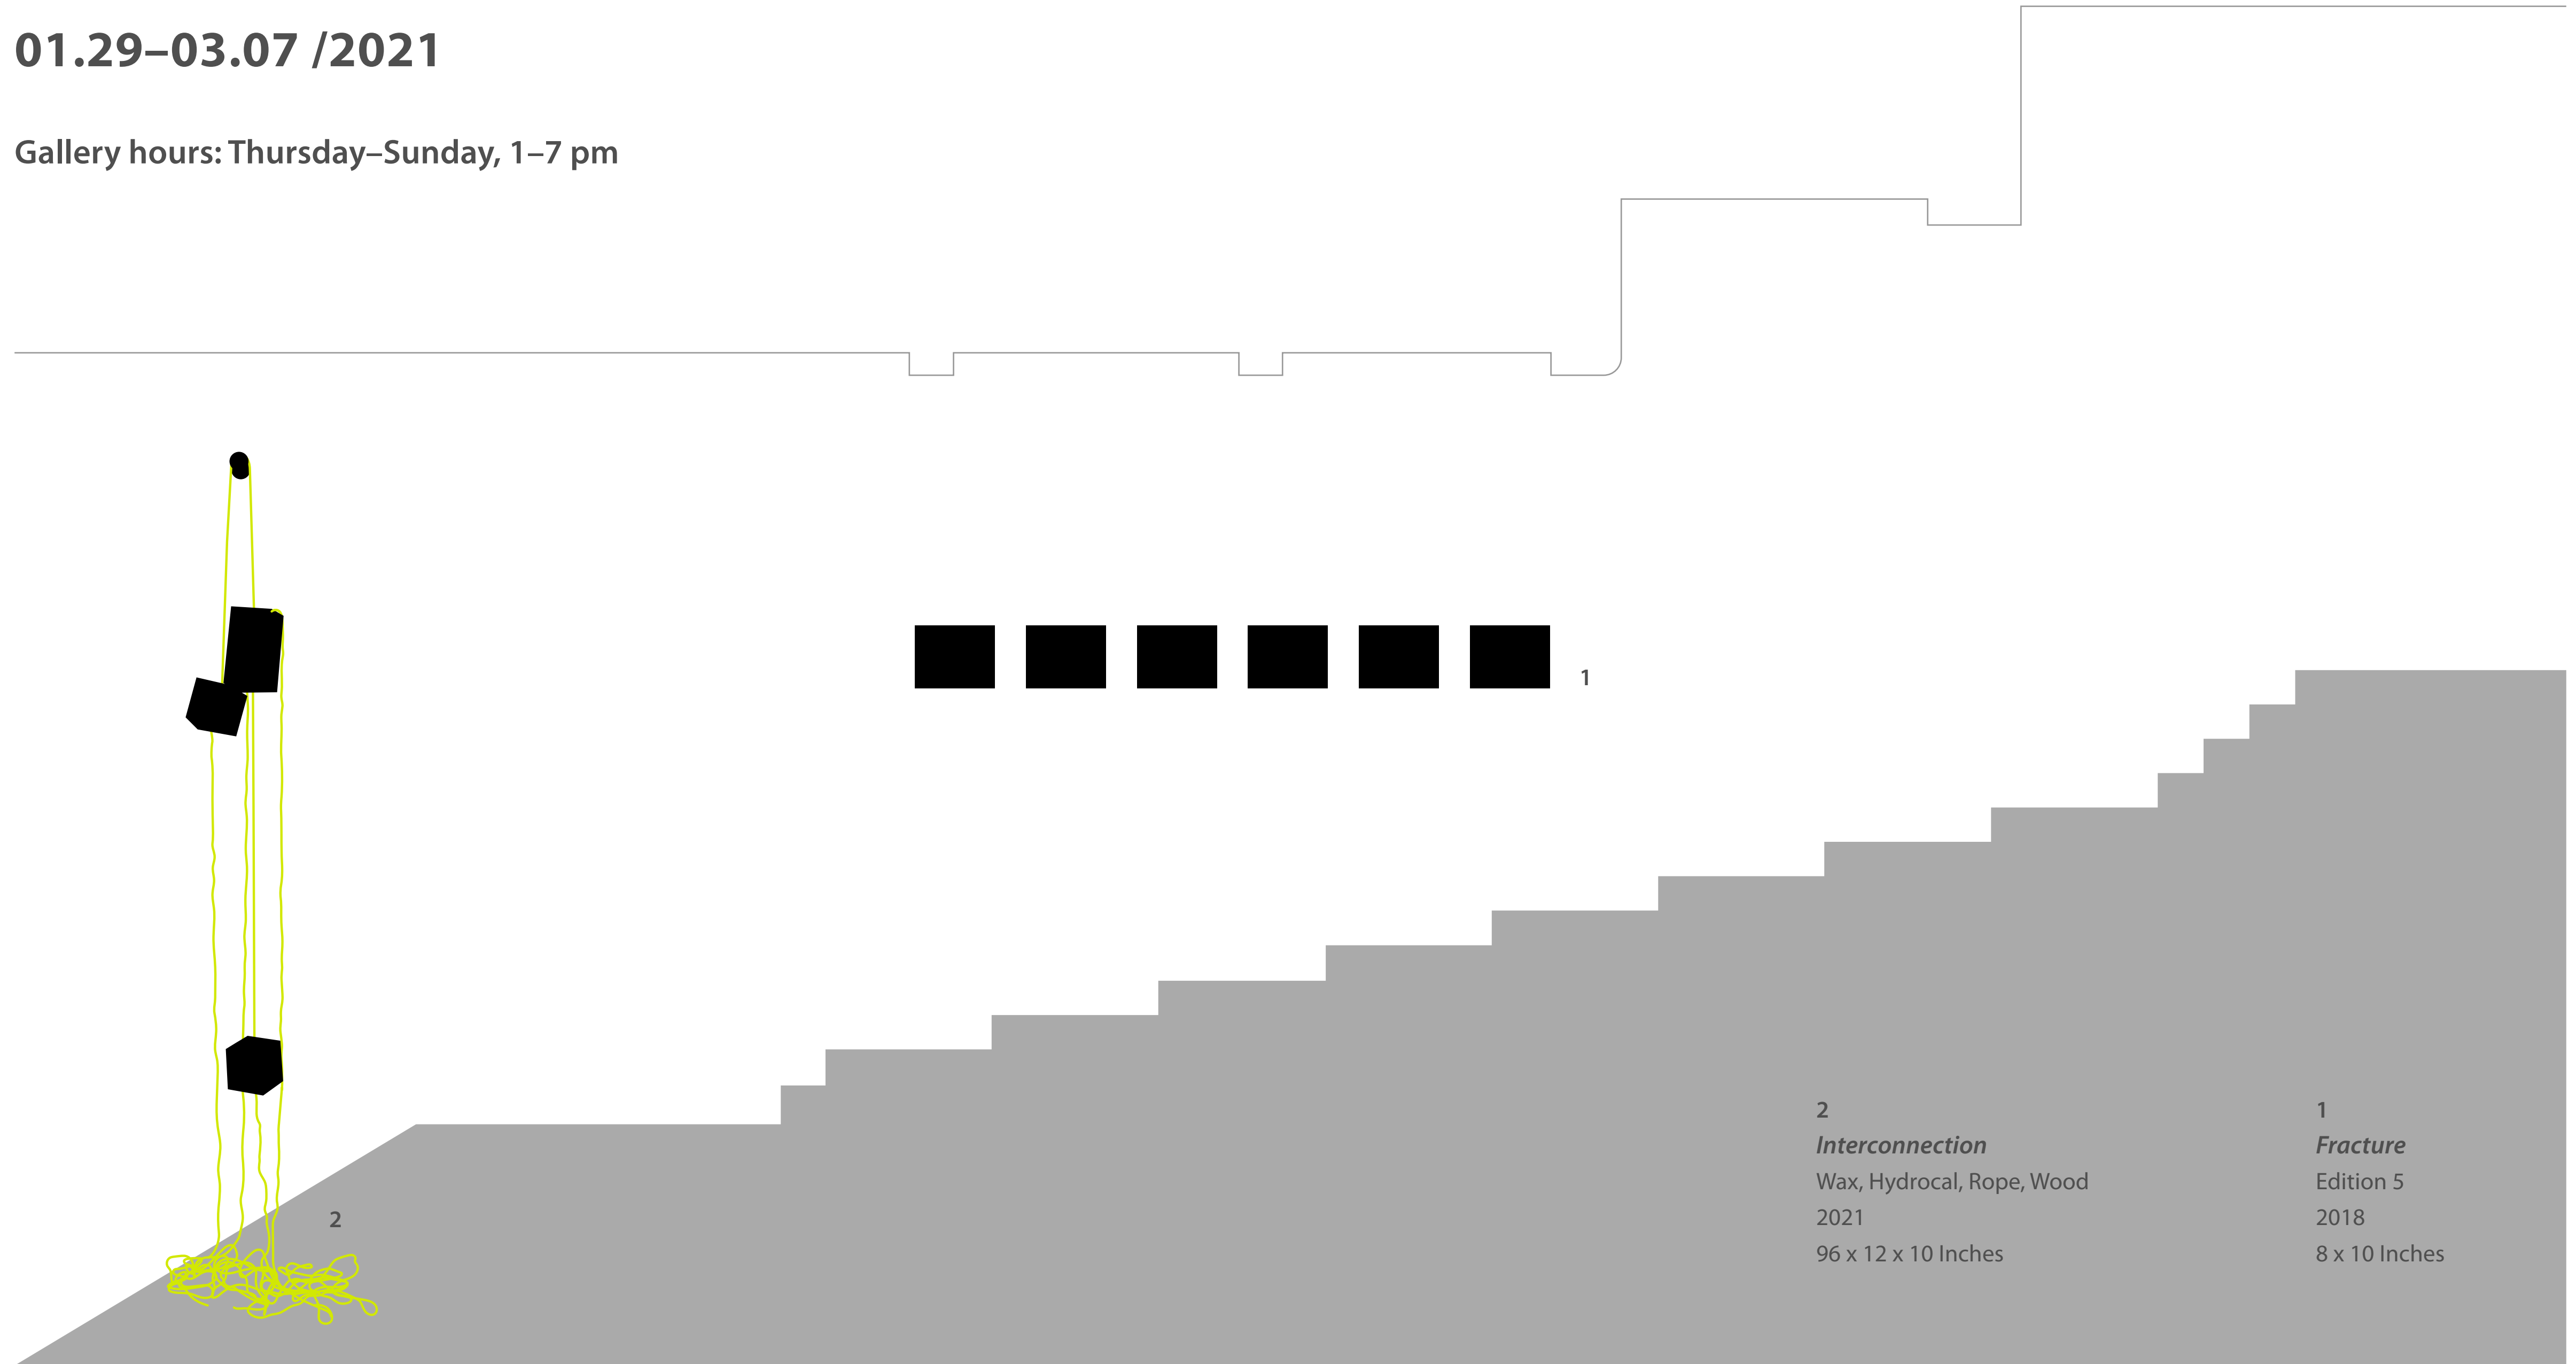

HABBY OSK /Connections

01.29-03.07 /2021

Gallery hours: Thursday-Sunday, 1-7 pm

STAIRCASE MAP

2
Interconnection
Wax, Hydrocal, Rope, Wood
2021
96 x 12 x 10 Inches

1
Fracture
Edition 5
2018
8 x 10 Inches

GALLERY MAP

3
Anchor I
Concrete, Wood, Rope
2018
64 x 12 x 10 Inches

4
Suspend
Wood, Concrete, Rope
2018
96 x 118 x 12 Inches

5
Clasp I
Wax, Aluminum Spring
2020
14 x 10 x 5 Inches

6
Clasp II
Wax, Aluminum Spring
2020
15 x 8 x 6 Inches

7
Anchor VII
Concrete, Wood, Rope
2019
61 x 14 x 10 Inches

8
Anchor X
Concrete, Wood, Rope
2020
63 x 12 x 10 Inches