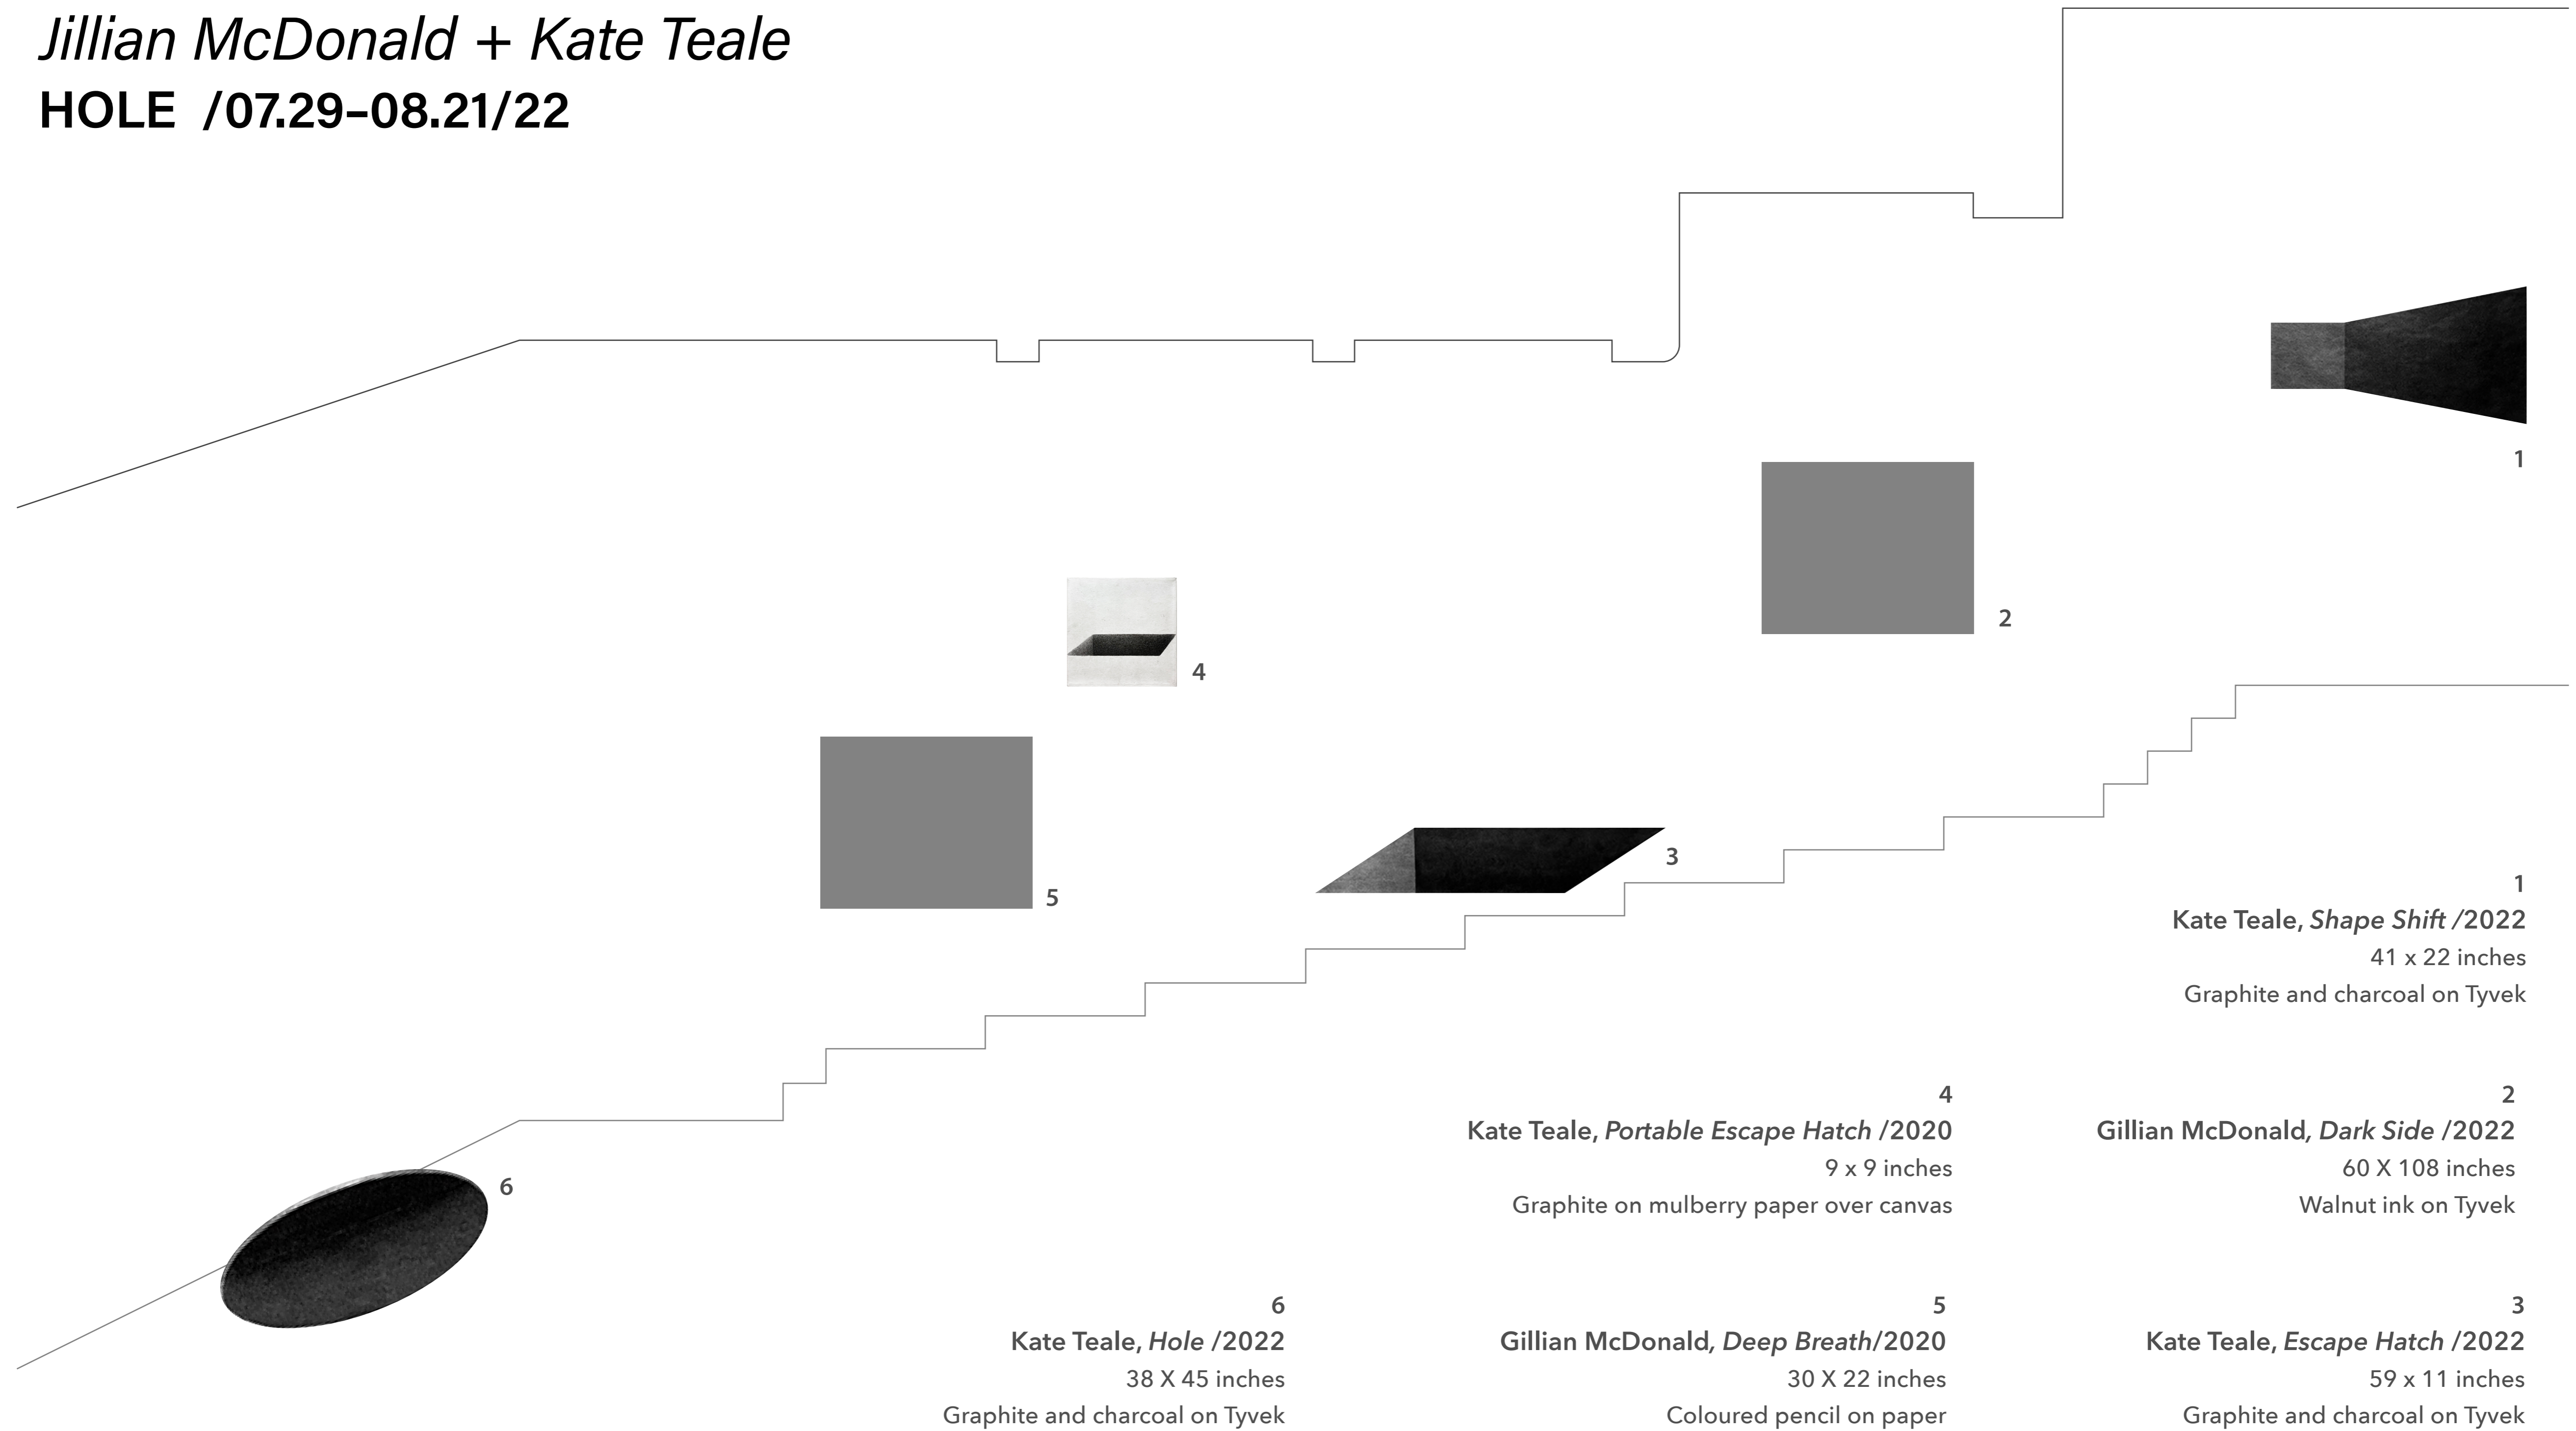

Jillian McDonald + Kate Teale
HOLE /07.29-08.21/22

6
Kate Teale, Hole /2022
38 X 45 inches
Graphite and charcoal on Tyvek

4
Kate Teale, Portable Escape Hatch /2020
9 x 9 inches
Graphite on mulberry paper over canvas

5
Gillian McDonald, Deep Breath/2020
30 X 22 inches
Coloured pencil on paper

2
Gillian McDonald, Dark Side /2022
60 X 108 inches
Walnut ink on Tyvek

3
Kate Teale, Escape Hatch /2022
59 x 11 inches
Graphite and charcoal on Tyvek

1
Kate Teale, Shape Shift /2022
41 x 22 inches
Graphite and charcoal on Tyvek

14
Gillian McDonald
Animals on the Verge /2022
33 minutes video

12
Gillian McDonald, *Dark Side* /2022
60 X 108 inches
Walnut ink on Tyvek

13
Gillian McDonald, *Deep Threat* /2020
30 X 22 inches
Coloured pencil on paper

11
Gillian McDonald, *Deep Wound* /2020
30 X 22 inches
Coloured pencil on paper

8
Gillian McDonald, *Deep Fear* /2020
30 X 22 inches
Coloured pencil on paper