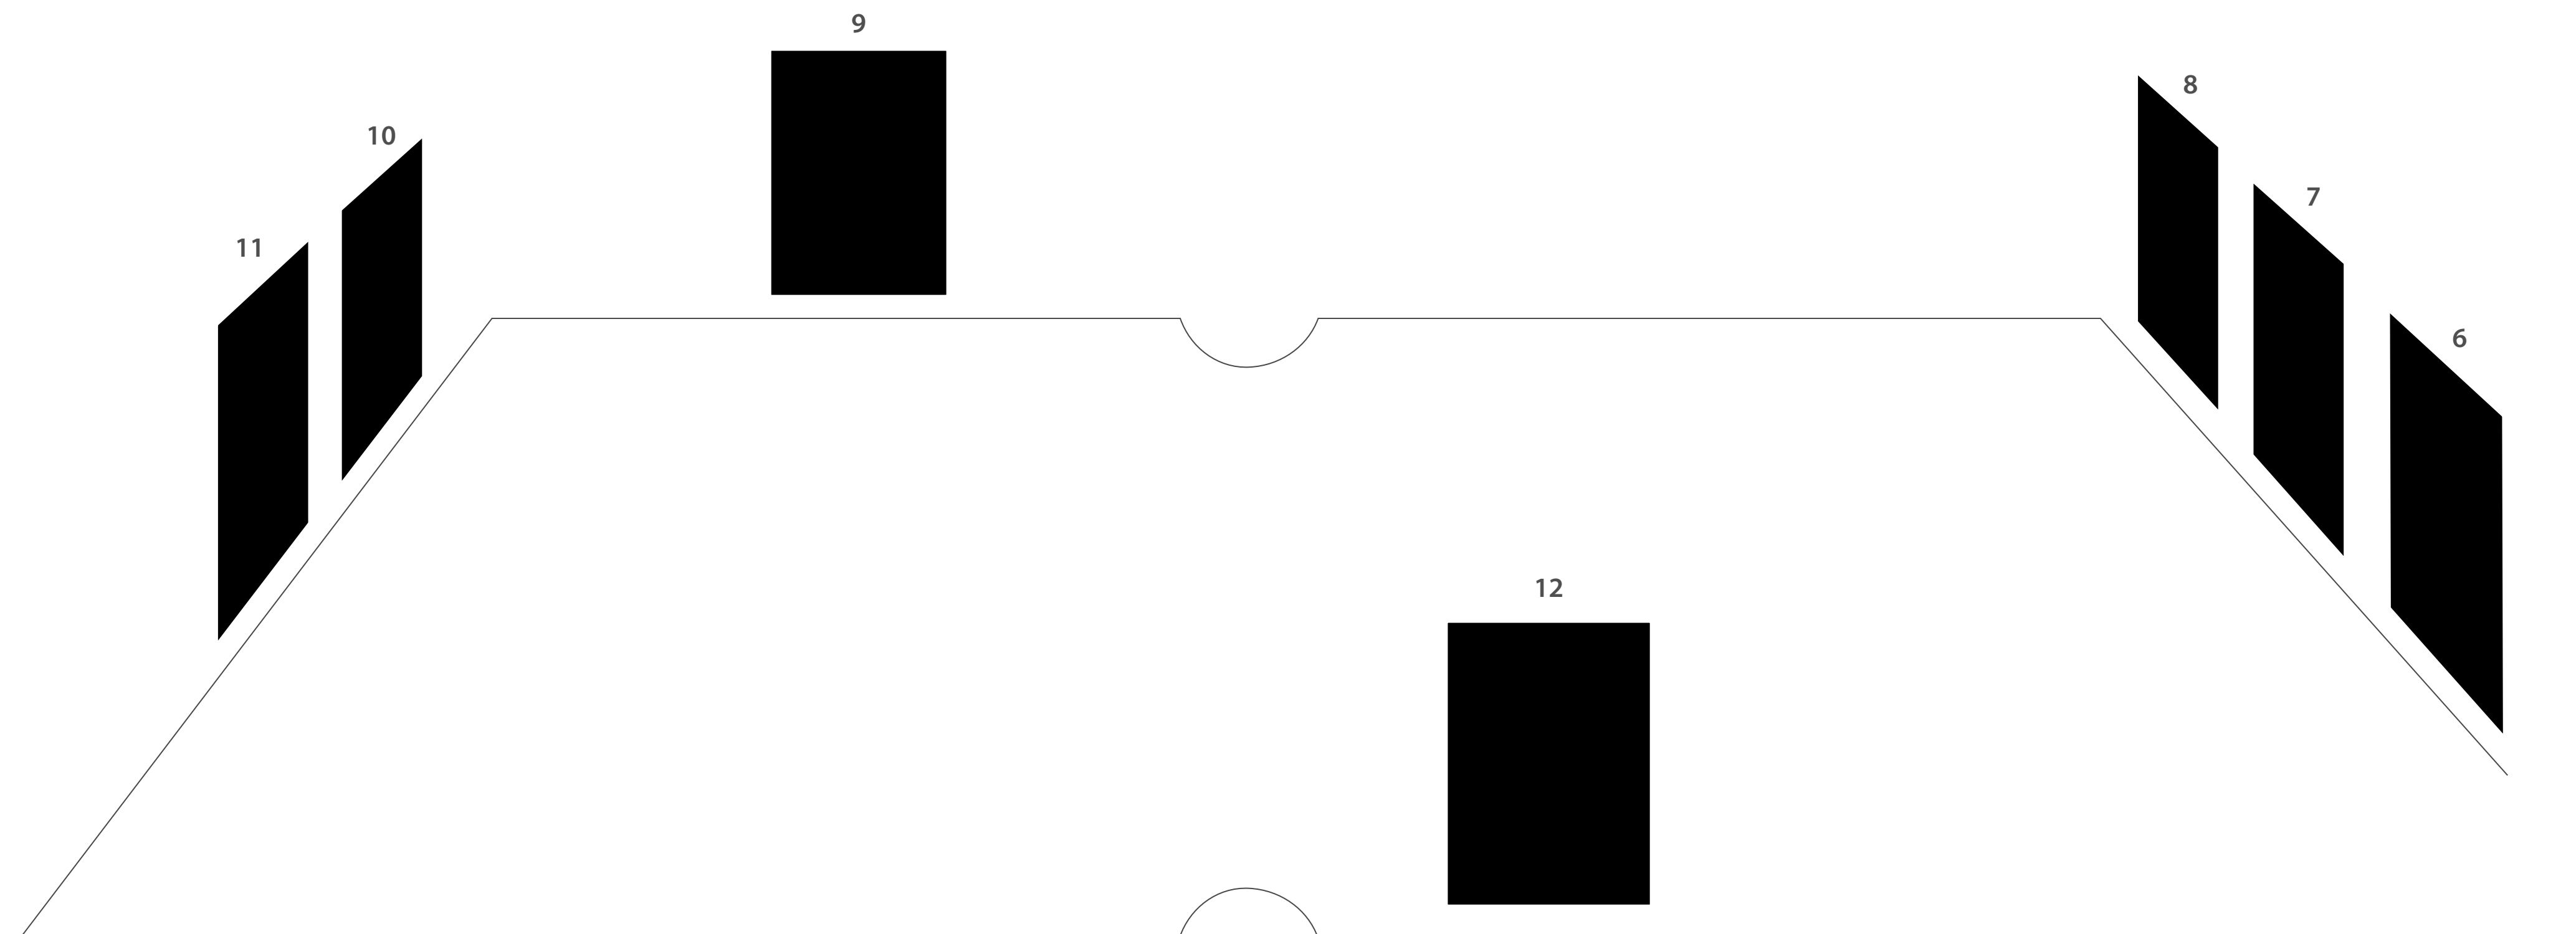

2
Calligraphy Graffiti-1, 2020
Ink on rice paper, mounted on drywall sheet
17" x 20"

LOY LUO / *Homeless* / 12.04.20–01.02.2021

GALLERY MAP

6
Red Wall, 2020
Mixed media
36" x 48"

7
Entanglement, 2020
Mixed media
36" x 48"

8
The Son of The God, 2020
Mixed media
36" x 48"

9
The Troubadour, 2020
Mixed media
36" x 48"

10
Dumbledore, 2020
Mixed media
36" x 48"

11
Copper Sleeping Buddha, 2020
Mixed media
36" x 48"

12
Black Wall, 2020
Mixed media
36" x 48"